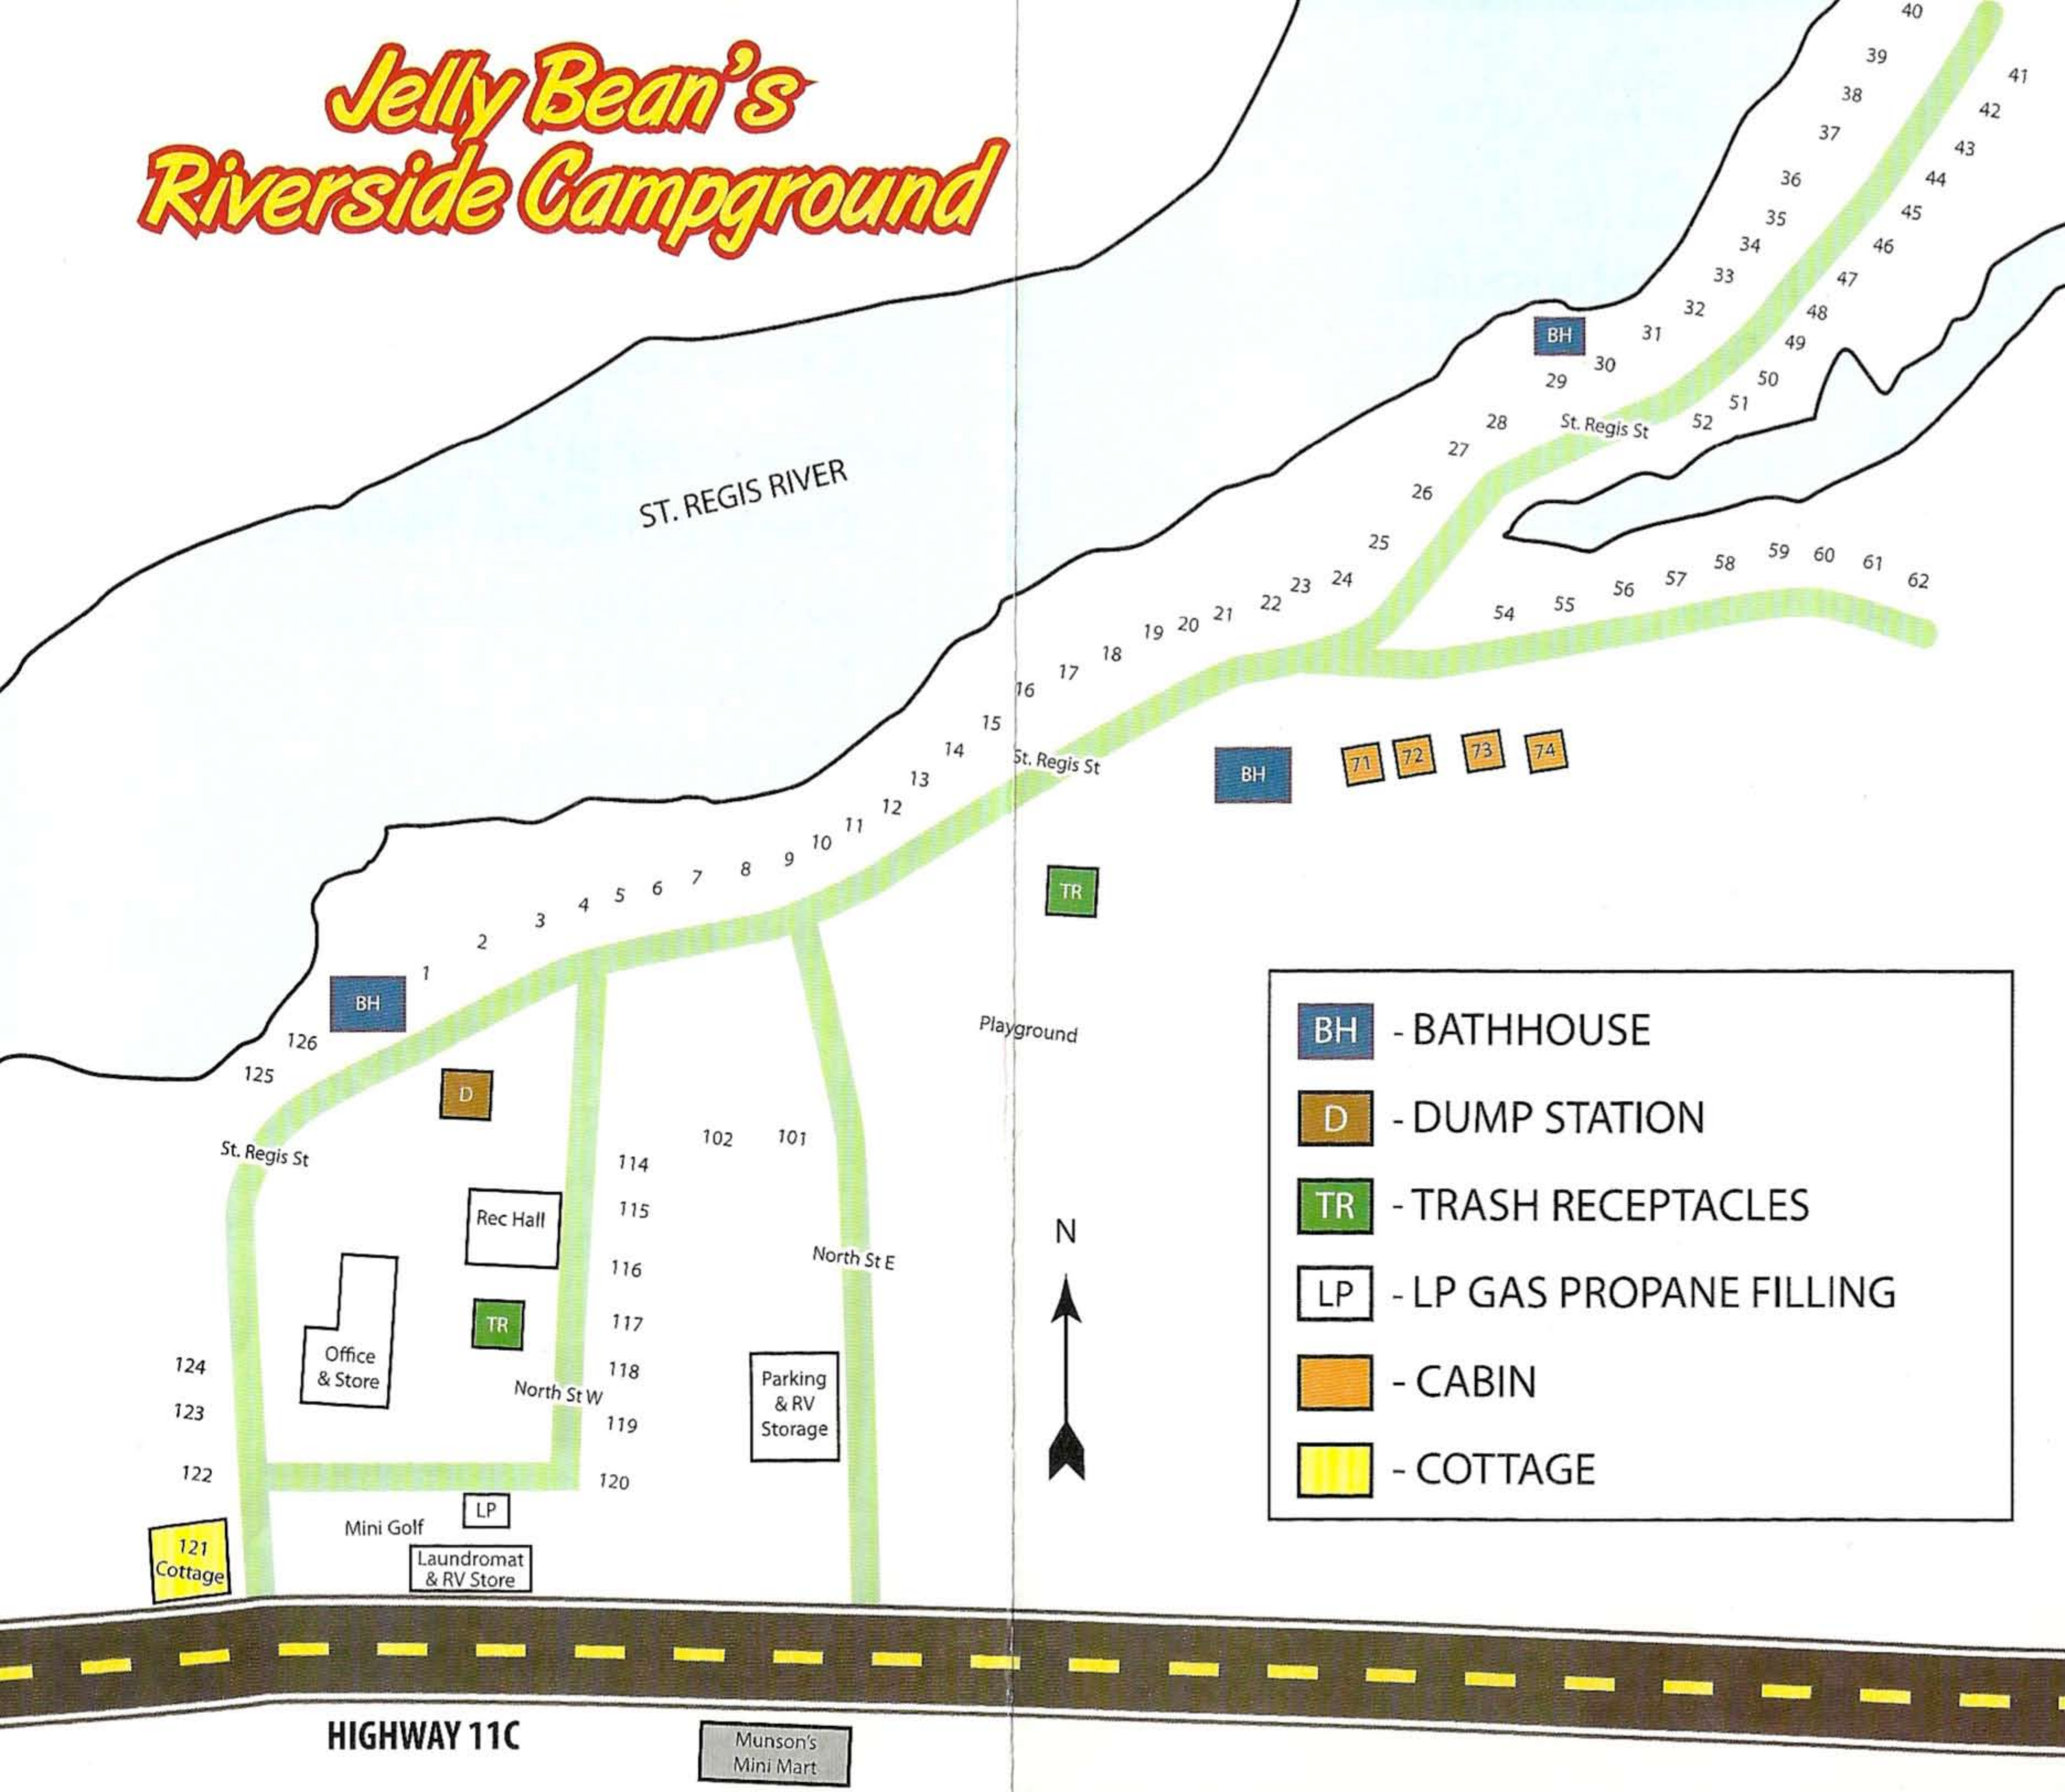

# Jelly Bean's Riverside Campground

- BH - BATHHOUSE
- D - DUMP STATION
- TR - TRASH RECEPTACLES
- LP - LP GAS PROPANE FILLING
- CABIN
- COTTAGE

HIGHWAY 11C

Munson's Mini Mart